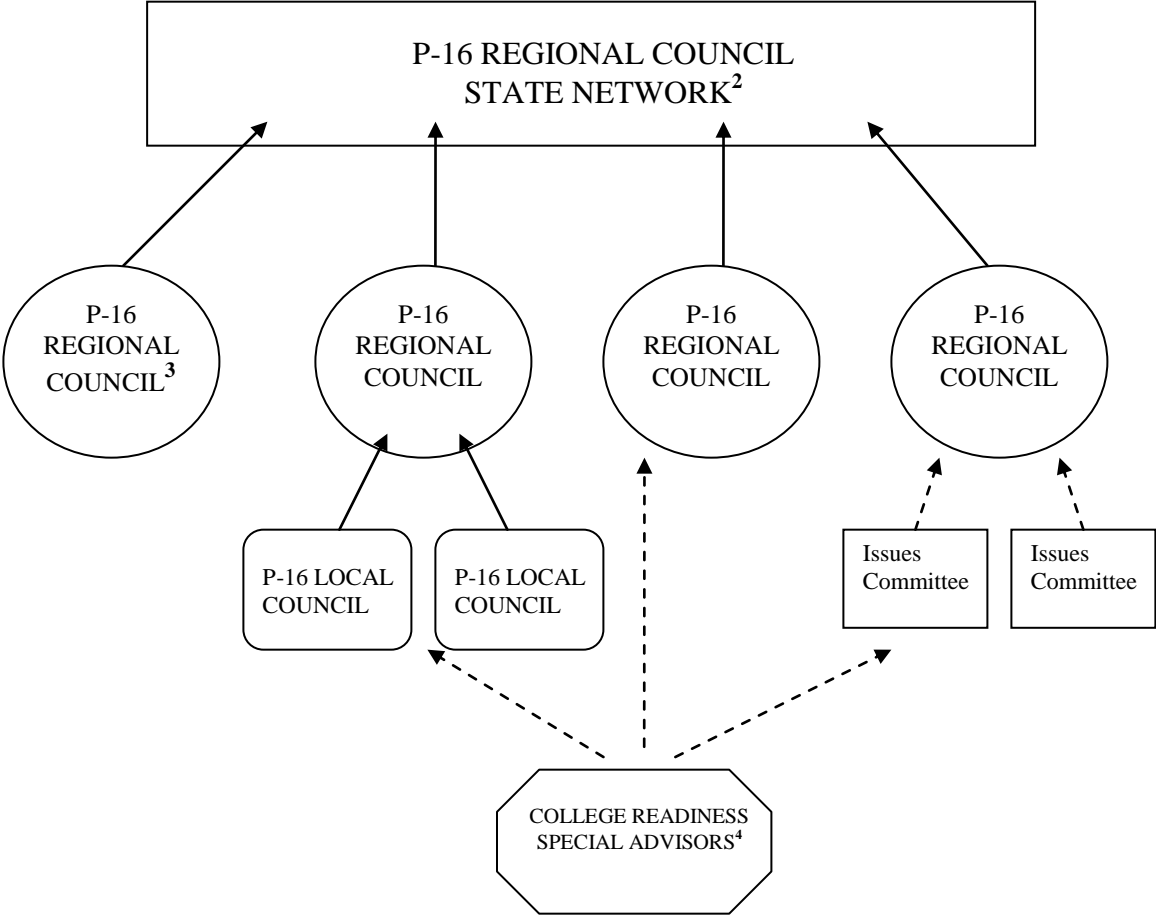

P-16 COUNCIL COMMUNICATION STRUCTURE

P-16 COUNCIL COMMUNICATION STRUCTURE

1. P-16 State Council:

- Statutory Members
 - THECB Commissioner, Dr. Raymund Paredes
 - TEA Commissioner, Robert Scott
 - DARS Commissioner, Terry Murphy
 - TWC, Executive Director, Larry Temple
- Non-Statutory Members
 - Fort Worth ISD Superintendent, Dr. Melody Johnston
 - Odessa College President, Dr. Greg Williams
 - Business Representative (Vacant)

2. P-16 Regional Council State Network will be comprised of representatives from the P-16 Regional Councils in Texas. The main role of the Network is to serve as the voice for P-16 Regional Councils to communicate their issues, updates, and concerns with the State Council.

4. College Readiness Special Advisors are institutional liaisons working with THECB staff on College Readiness Initiatives (academic-focused). The current group of P-16 Special Advisors is comprised of all public colleges and universities (96) and 13 independent institutions in the state. For the latest list, visit <http://www.thecb.state.tx.us/CollegeReadiness/SpecialistsbyInst.pdf>