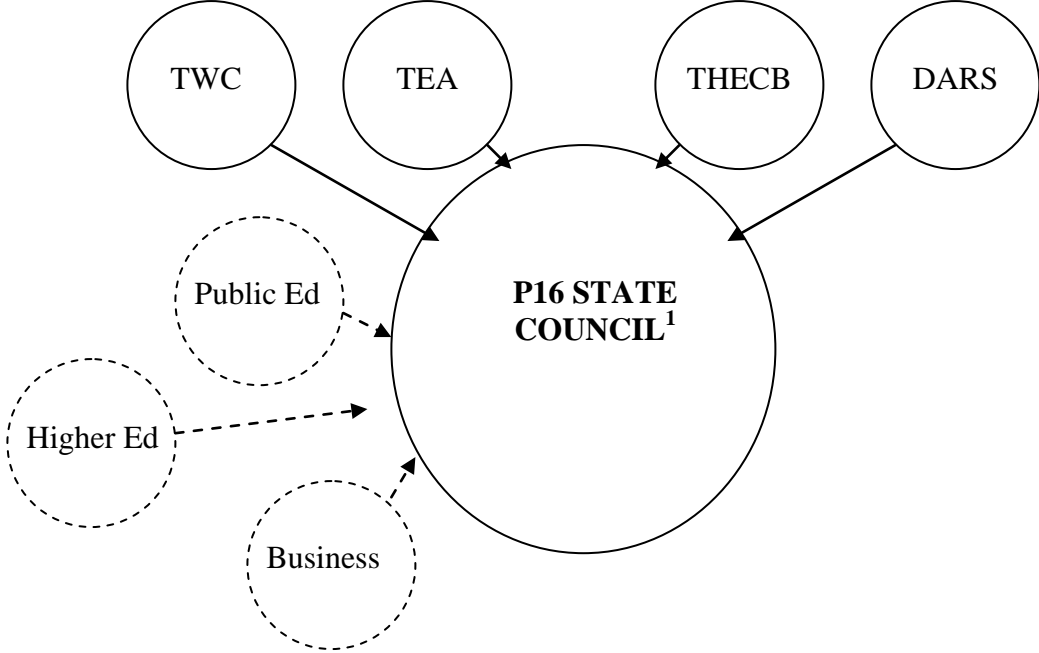

P-16 COUNCIL COMMUNICATION STRUCTURE

P-16 COUNCIL COMMUNICATION STRUCTURE

1. P-16 State Council:

- Statutory Members
 - THECB Commissioner, Dr. Raymund Paredes
 - TEA Commissioner, Robert Scott
 - DARS Commissioner, Terry Murphy
 - TWC, Executive Director, Larry Temple
- Non-Statutory Members
 - Fort Worth ISD Superintendent, Dr. Melody Johnston
 - Odessa College President, Dr. Greg Williams
 - Business Representative (Vacant)

2. P-16 Regional Council State Network will be comprised of representatives from the P-16 Regional Councils in Texas. The main role of the Network is to serve as the voice for P-16 Regional Councils to communicate their issues, updates, and concerns with the State Council.